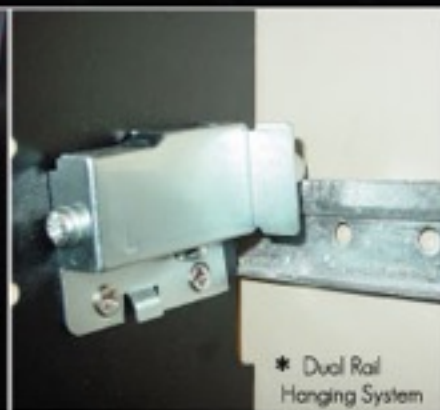

"Top notch operation from consultation to installation. Very clean, professional workers. My garage is a "showroom". Turn key operation from start to finish, they finished the job in just 4 days. WOW!!"
- Wayne Purser of Edmond

* Shelf Stiffeners

* Dual Rail Hanging System

* Hinges

Our **Dual Steel-Rail Support System** is screwed directly into the studs allowing the cabinets to suspend directly from the rail. This system gets the cabinets off the floor making it easier to access the floors underneath each cabinet. The end result is a nice flow of cabinetry in your garage or office.